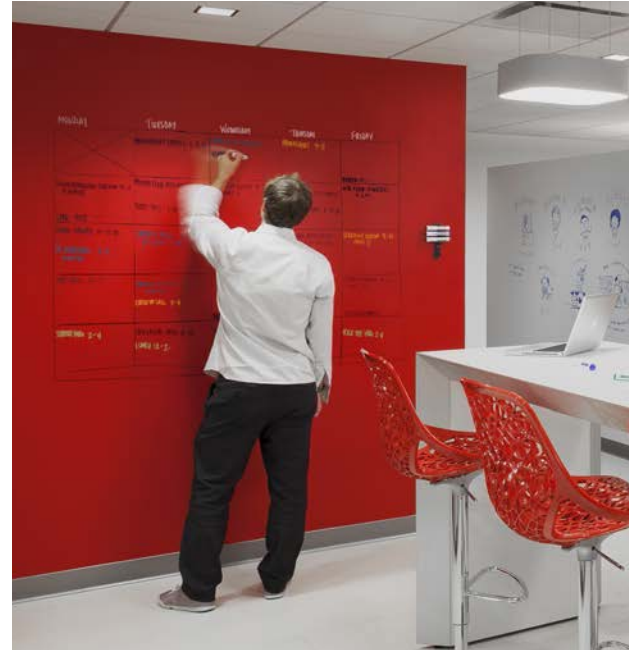

IdeaPaint CREATE CLEAR

IdeaPaint **CREATE CLEAR** is a transparent high performance dry erase topcoat that may be applied over any color, allowing you to turn spaces into creative places without having to change existing décors.

SPECIFICATIONS	Clear
LEED Compliant	●
GREENGUARD C&S	●
CA 01350	●
SCAQMD	●
CHPS	●
CalGreen	●

Surfaces

IdeaPaint CREATE CLEAR can be applied to any latex-based coated surface.

Additional Colors

IdeaPaint CREATE is also available in WHITE and BLACK.